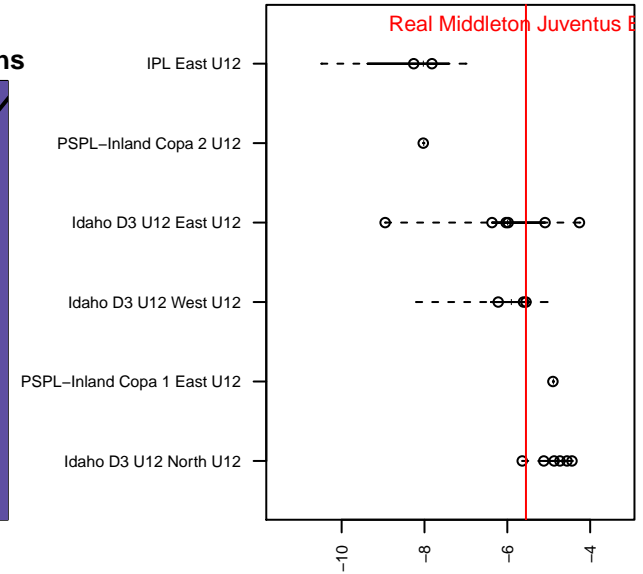

Real Middleton Juventus B05

Middleton, ID
 B05 total strength=736
 attack=1.47 defense=0.44
 fall league = Idaho D3 U12 West U12
 spr league = Spr Idaho D3 U12 South

alt names used:
 REAL MIDDLETON CF JUVENTUS
 REAL MIDDLETON CF JUVENTUS

Venues played:
 2016 Idaho D3 U12 West U12
 2016 Spr Idaho D3 U12 South

Real Middleton Juventus B05
 Dots are actual minus expected GF (blue circles) and GA (red triangles).
 Blue line is smoothed change in attack strength. Red is smoothed change in defense strength.

**attack and defense variance (black dot)
relative to other teams
and top 10 in region**

**attack and defense rating
relative to others at age
and all opponents in last 13 months**

Performance relative to 13 month average